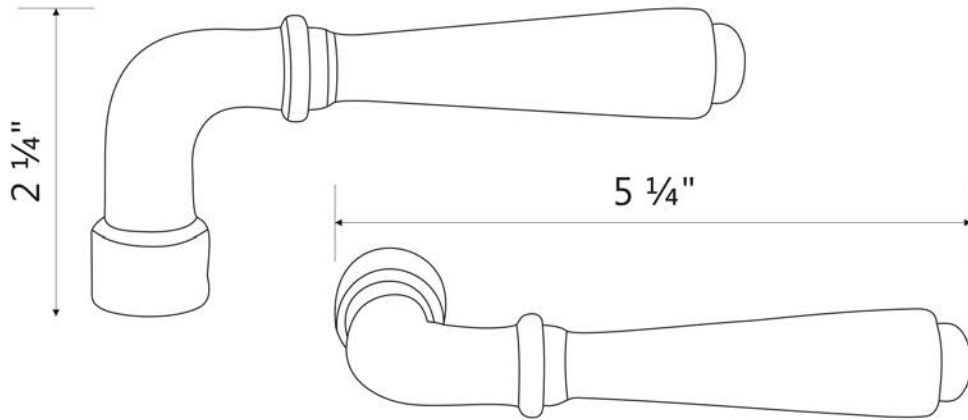

Sparks Lever
Shown in Matte Black