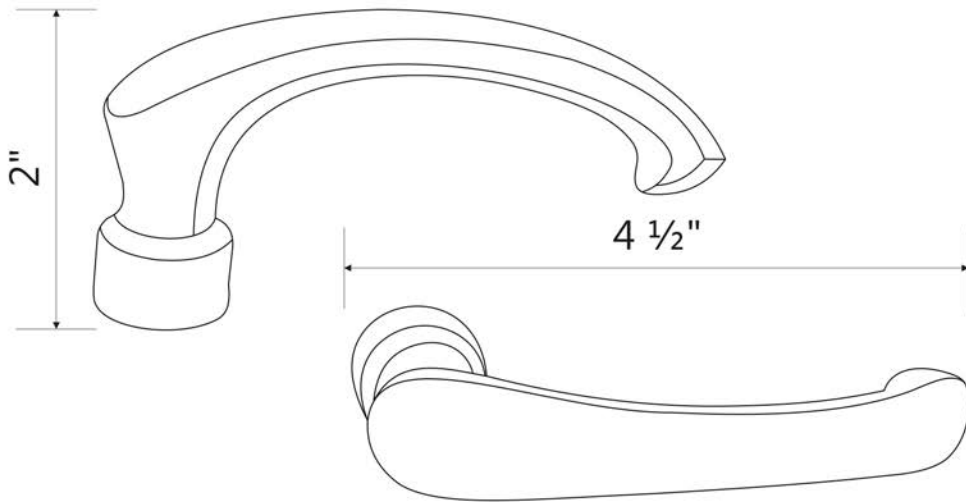

Trinity Lever
Shown in Matte Black

Trinity Lever