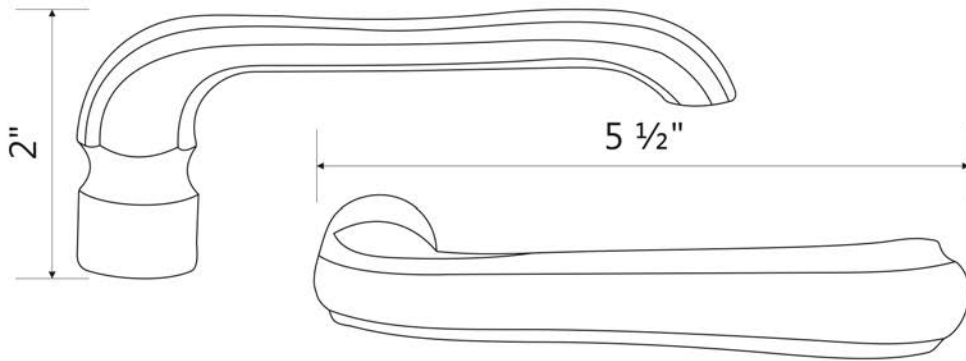

Gaultier Lever
Shown in Matte Black