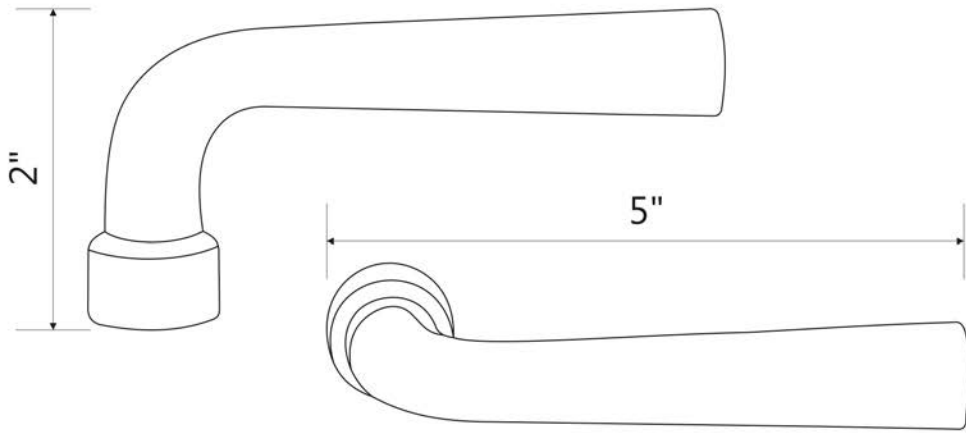

Lison Lever
Shown in Matte Black