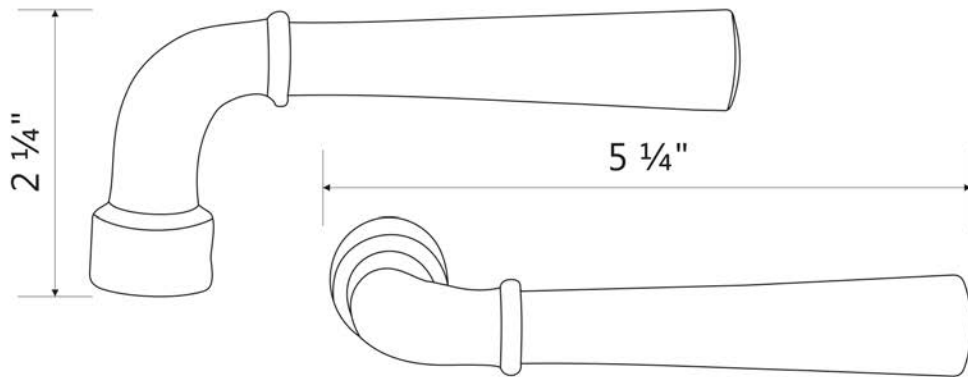

Bayer Lever
Shown in Matte Black