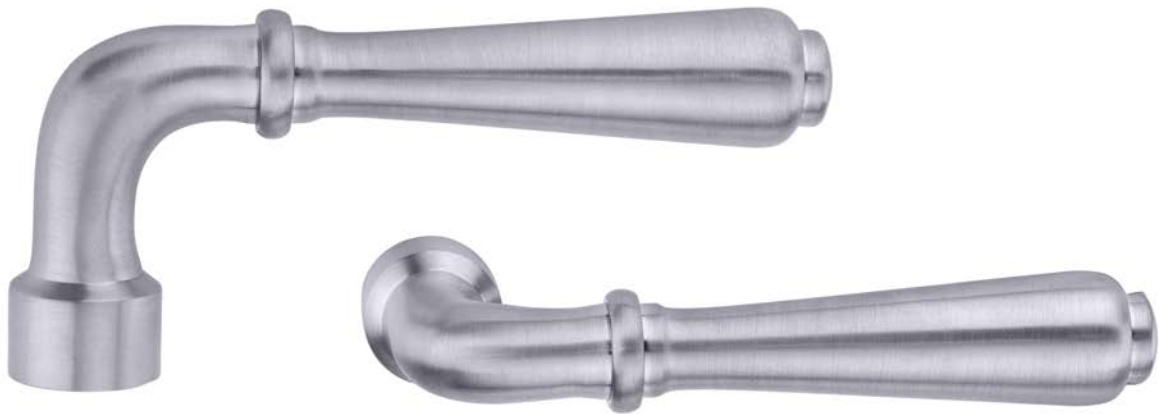

Shown in Brushed Chrome

Leon Lever

ASTOR MARRIS

Lille Lever

Shown in Brushed Chrome

Lille Lever

Lison Lever
Shown in Brushed Chrome

Lison Lever

Lutton Lever

Shown in Brushed Chrome

Lutton Lever

ASTOR MARRIS

Mykonos Lever
Shown in Brushed Chrome

Mykonos Lever

Petersburg Lever
Shown in Brushed Chrome

Petersburg Lever

Sparks Lever
Shown in Brushed Chrome

Sparks Lever

ASTOR MARRIS

Trinity Lever
Shown in Brushed Chrome

Trinity Lever

ASTOR MARRIS

Zeos Lever

Shown in Brushed Chrome

Zeos Lever

Leeds Knob
Shown in Brushed Chrome

Leeds Knob

St. Albans Knob

Shown in Brushed Chrome

St Albans Knob

Worcester Knob

Shown in Brushed Chrome