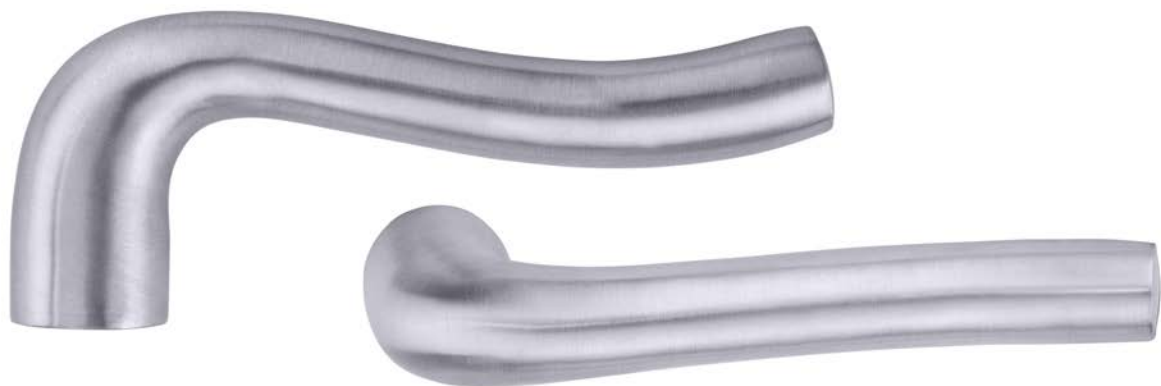

Bayer Lever
Shown in Brushed Chrome

Bayer Lever

Frankfurt Lever

Shown in Brushed Chrome

Frankfurt Lever

Gaultier Lever
Shown in Brushed Chrome

Gaultier Lever

Leon Lever

Shown in Brushed Chrome

Leon Lever

ASTOR MARRIS

Lille Lever

Shown in Brushed Chrome

Lille Lever

Lison Lever
Shown in Brushed Chrome

Lison Lever

Zeos Lever

Leeds Knob
Shown in Brushed Chrome

Leeds Knob

St. Albans Knob

Shown in Brushed Chrome

St Albans Knob

Worcester Knob

Shown in Brushed Chrome