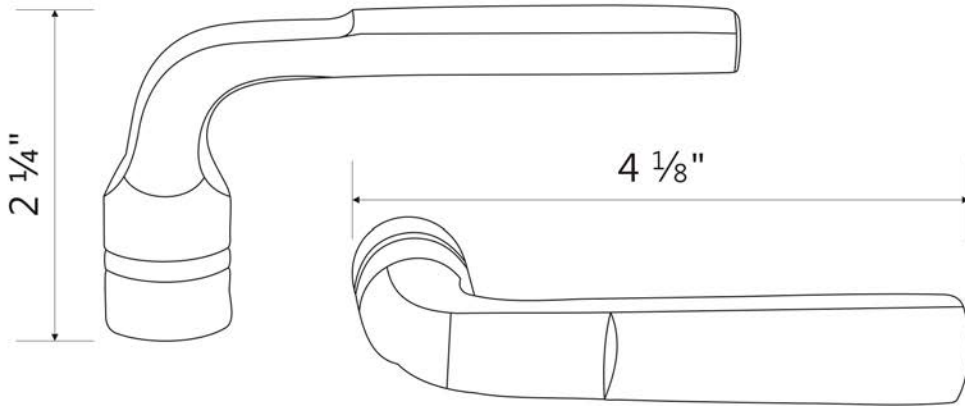

Petersburg Lever
Shown in Brushed Chrome