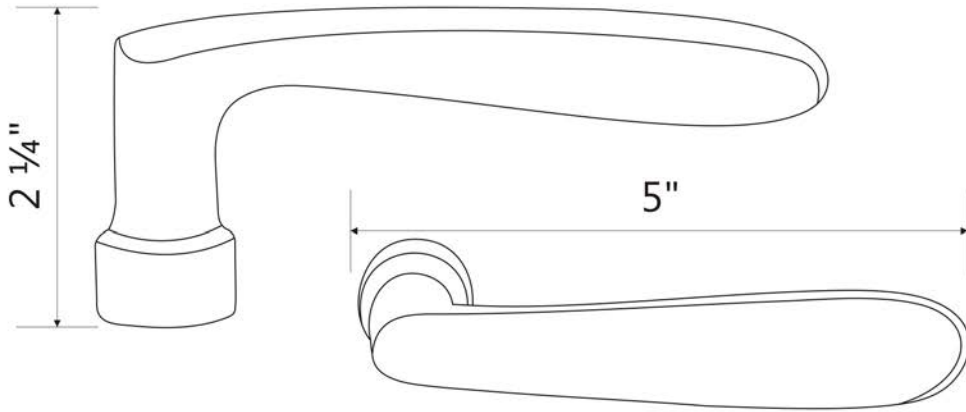

Zeos Lever

Leeds Knob
Shown in Brushed Chrome

Leeds Knob

St. Albans Knob

Shown in Brushed Chrome

St Albans Knob

Worcester Knob

Shown in Brushed Chrome