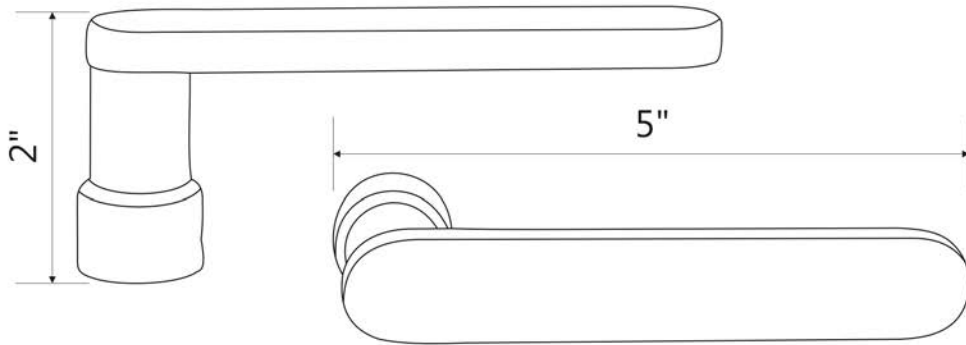

Mykonos Lever
Shown in Brushed Chrome