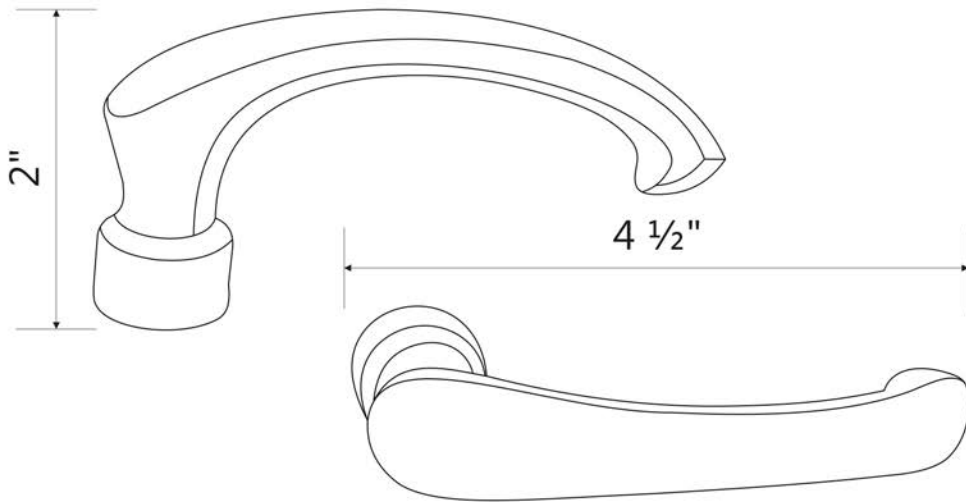

Trinity Lever
Shown in Brushed Chrome

Trinity Lever