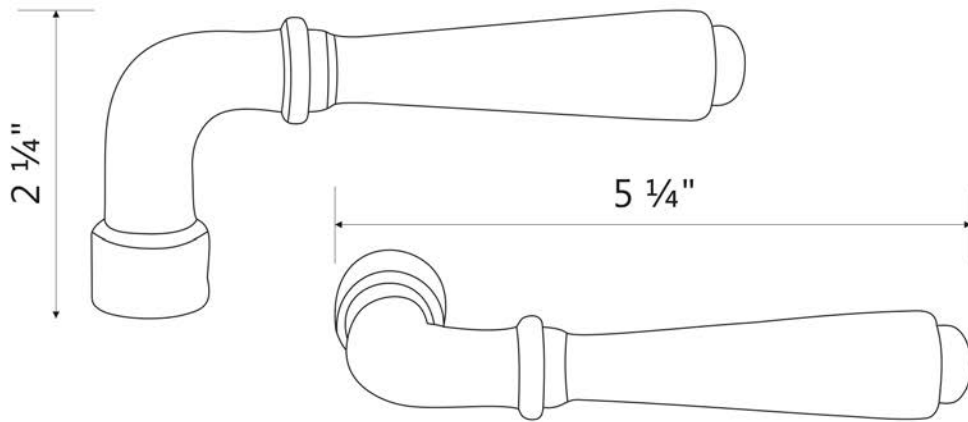

Sparks Lever
Shown in Brushed Chrome

Sparks Lever