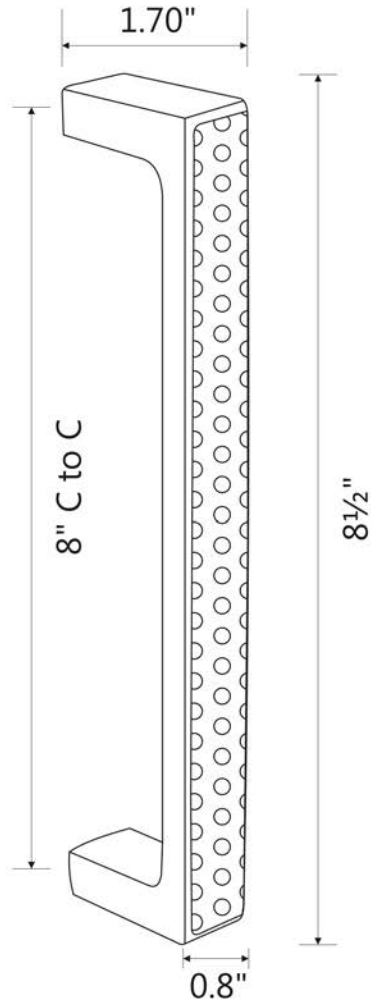

  
ASTOR MARRIS

Faro Grip Handle  
Shown in Matte Black

Faro Grip Handle

  
ASTOR MARRIS

Lagos Grip Handle  
Shown in Matte Black

Lagos Grip Handle

  
ASTOR MARRIS

Tomar Grip Handle  
Shown in Matte Black