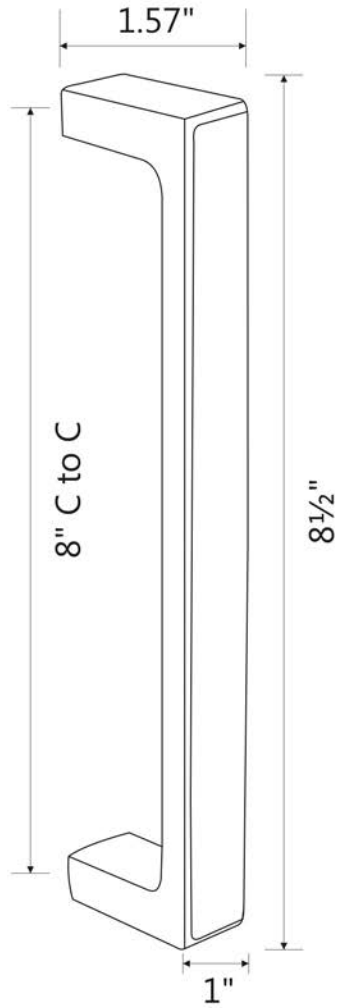

  
ASTOR MARRIS

Faro Grip Handle  
Shown in Matte Black

Faro Grip Handle

  
ASTOR MARRIS

Lagos Grip Handle  
Shown in Matte Black

Lagos Grip Handle

  
ASTOR MARRIS

Tomar Grip Handle  
Shown in Matte Black