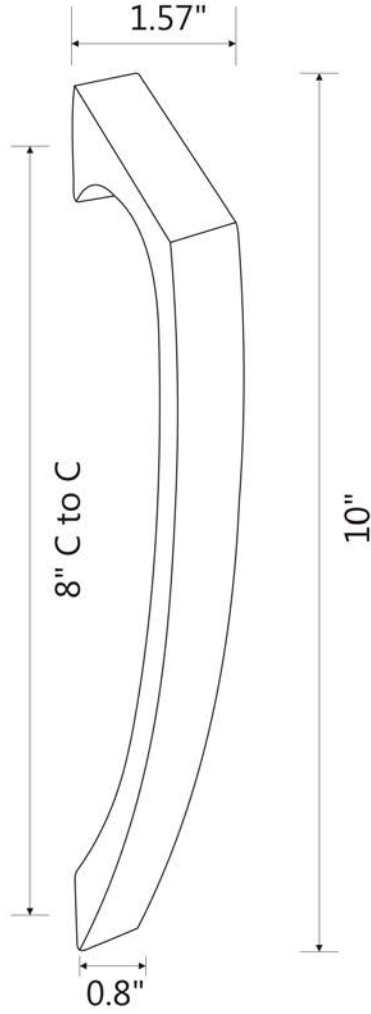

  
ASTOR MARRIS

Faro Grip Handle  
Shown in Matte Black

Faro Grip Handle

  
ASTOR MARRIS

Lagos Grip Handle  
Shown in Matte Black

Lagos Grip Handle

  
ASTOR MARRIS

Tomar Grip Handle  
Shown in Matte Black

Tomar Grip Handle