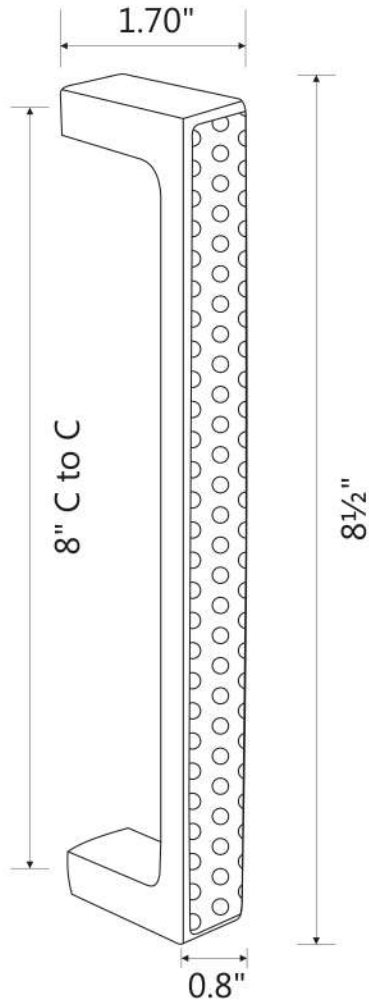

ASTOR MARRIS

Faro Grip Handle
Shown in Pearl White

Faro Grip Handle

ASTOR MARRIS

Lagos Grip Handle
Shown in Pearl White

Lagos Grip Handle

ASTOR MARRIS

Tomar Grip Handle
Shown in Pearl White