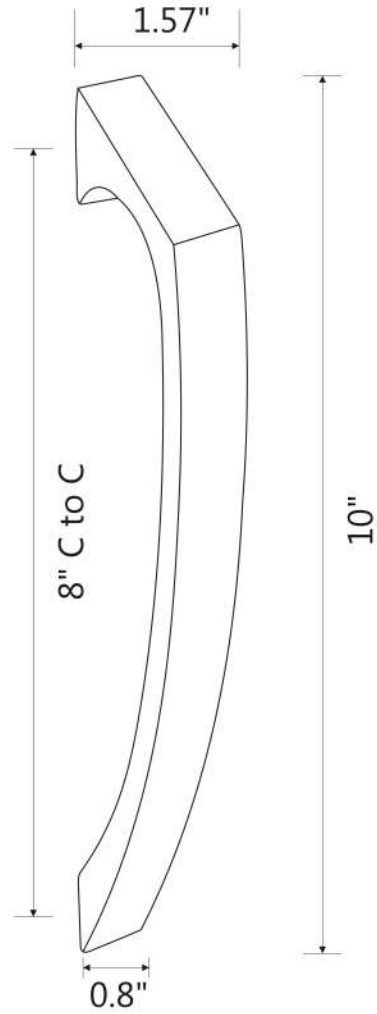

ASTOR MARRIS

Faro Grip Handle
Shown in Pearl White

Faro Grip Handle

ASTOR MARRIS

Lagos Grip Handle
Shown in Pearl White

Lagos Grip Handle

ASTOR MARRIS

Tomar Grip Handle
Shown in Pearl White