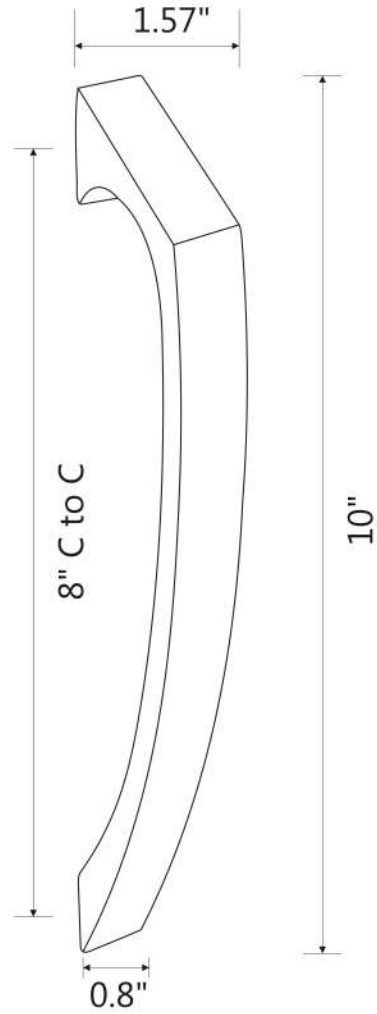

ASTOR MARRIS

Faro Grip Handle
Shown in Satin Brass

Faro Grip Handle

ASTOR MARRIS

Lagos Grip Handle
Shown in Satin Brass

Lagos Grip Handle

ASTOR MARRIS

Tomar Grip Handle
Shown in Satin Brass