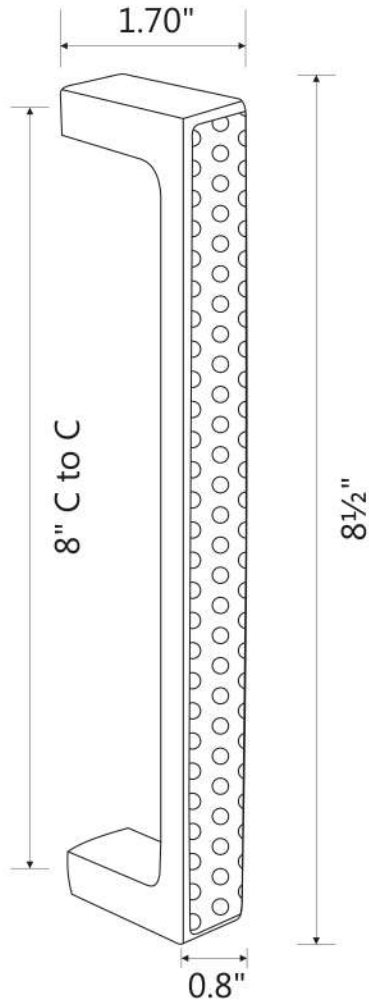

  
ASTOR MARRIS

**Faro Grip Handle**  
Shown in Polished Chrome

Faro Grip Handle

  
ASTOR MARRIS

**Lagos Grip Handle**  
Shown in Polished Chrome

Lagos Grip Handle

  
ASTOR MARRIS

Tomar Grip Handle  
Shown in Polished Chrome