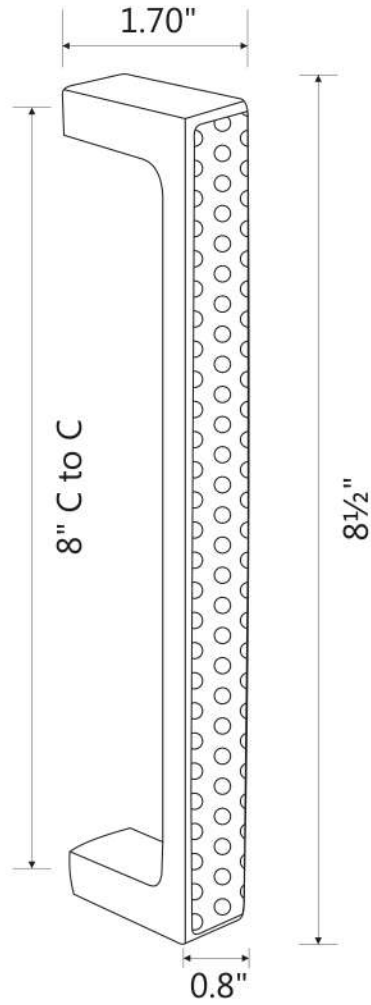

ASTOR MARRIS

Faro Grip Handle
Shown in Brushed Copper

Faro Grip Handle

ASTOR MARRIS

Lagos Grip Handle
Shown in Brushed Copper

Lagos Grip Handle

ASTOR MARRIS

Tomar Grip Handle
Shown in Brushed Copper