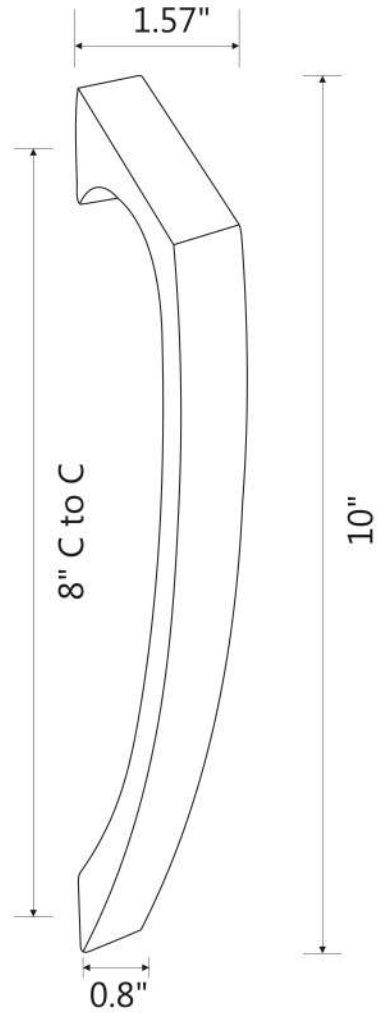

ASTOR MARRIS

Faro Grip Handle
Shown in Brushed Copper

Faro Grip Handle

ASTOR MARRIS

Lagos Grip Handle
Shown in Brushed Copper

Lagos Grip Handle

ASTOR MARRIS

Tomar Grip Handle
Shown in Brushed Copper