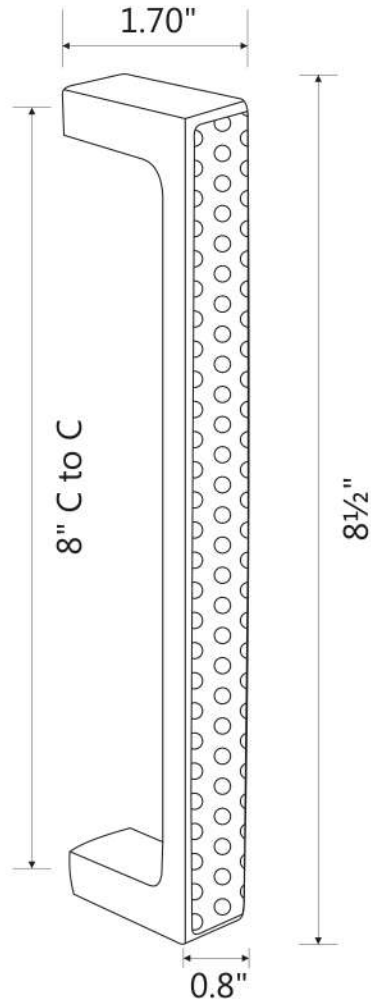

  
ASTOR MARRIS

**Faro Grip Handle**  
Shown in Brushed Chrome

Faro Grip Handle

  
ASTOR MARRIS

Lagos Grip Handle  
Shown in Brushed Chrome

Lagos Grip Handle

  
ASTOR MARRIS

Tomar Grip Handle  
Shown in Brushed Chrome