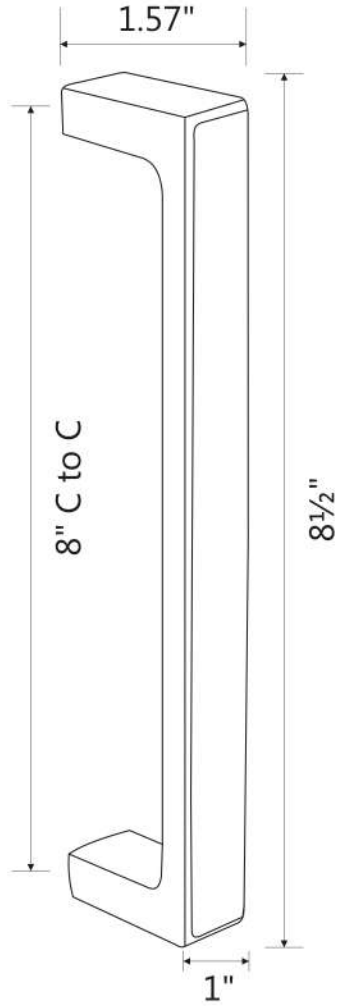

  
ASTOR MARRIS

**Faro Grip Handle**  
Shown in Brushed Chrome

Faro Grip Handle

  
ASTOR MARRIS

Lagos Grip Handle  
Shown in Brushed Chrome

Lagos Grip Handle

  
ASTOR MARRIS

Tomar Grip Handle  
Shown in Brushed Chrome