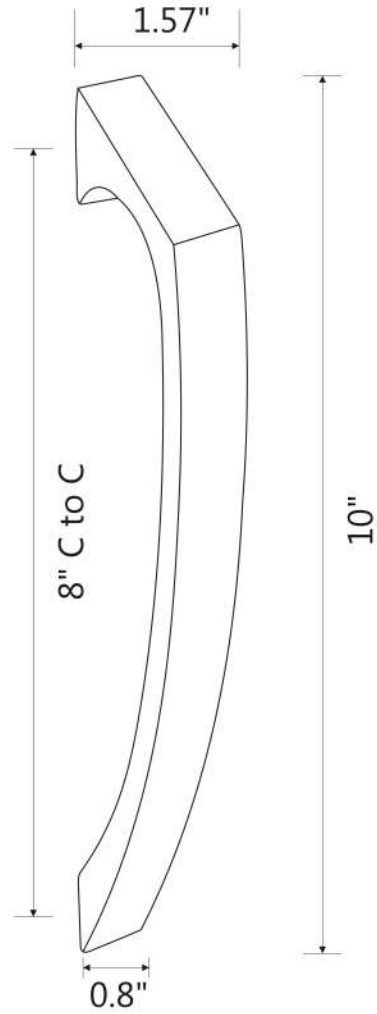

  
ASTOR MARRIS

**Faro Grip Handle**  
Shown in Brushed Chrome

Faro Grip Handle

  
ASTOR MARRIS

Lagos Grip Handle  
Shown in Brushed Chrome

Lagos Grip Handle

  
ASTOR MARRIS

Tomar Grip Handle  
Shown in Brushed Chrome