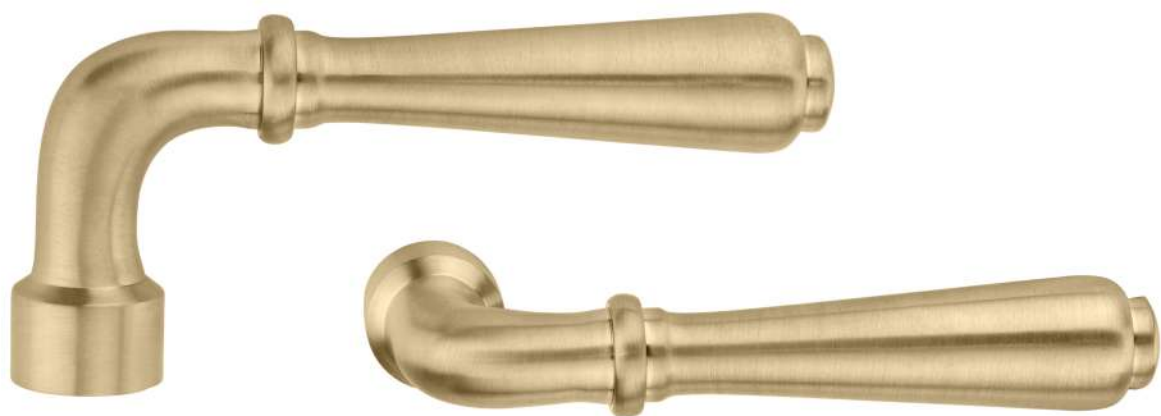

ASTOR MARRIS

Lille Lever

Shown in Satin Brass

Lille Lever

ASTOR MARRIS

Lison Lever
Shown in Satin Brass

Lison Lever

Lutton Lever
Shown in Satin Brass

Lutton Lever

ASTOR MARRIS

Mykonos Lever
Shown in Satin Brass

Mykonos Lever

Petersburg Lever
Shown in Satin Brass

Petersburg Lever

Sparks Lever
Shown in Satin Brass

Sparks Lever

Trinity Lever
Shown in Satin Brass

Trinity Lever

ASTOR MARRIS

Zeos Lever
Shown in Satin Brass

Zeos Lever

Leeds Knob
Shown in Satin Brass

Leeds Knob

St. Albans Knob
Shown in Satin Brass

St Albans Knob

Worcester Knob
Shown in Satin Brass

Worcester Knob

York Knob

Shown in Satin Brass

York Knob

Ely Knob
Shown in Satin Brass

Ely Knob