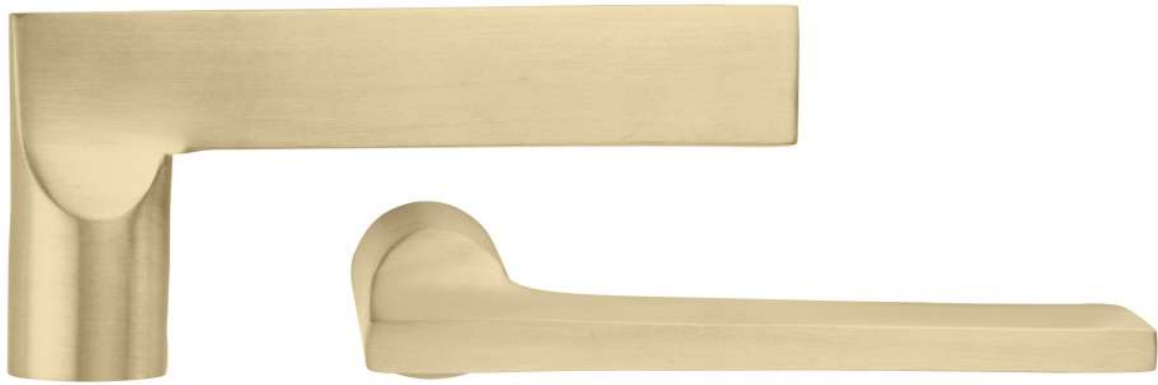

Bayer Lever
Shown in Satin Brass

Bayer Lever

Frankfurt Lever
Shown in Satin Brass

Frankfurt Lever

Gaultier Lever
Shown in Satin Brass

Gaultier Lever

Leon Lever
Shown in Satin Brass

Leon Lever

ASTOR MARRIS

Lille Lever

Shown in Satin Brass

Lille Lever

ASTOR MARRIS

Lison Lever
Shown in Satin Brass

Lison Lever

Lutton Lever
Shown in Satin Brass

St Albans Knob

Worcester Knob
Shown in Satin Brass

Worcester Knob

York Knob

Shown in Satin Brass

York Knob

Ely Knob
Shown in Satin Brass

Ely Knob